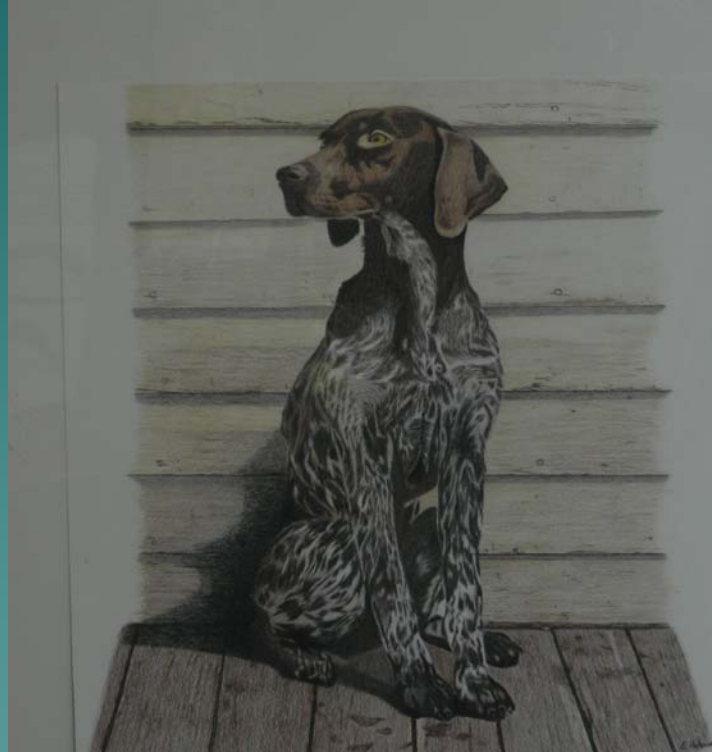

"Drew"

Eastern Correctional Institution

Drawing Award

5th Place

Joshua Tinch
"King of Kings"

Davidson Correctional Center

Mixed Media Award

1st Place