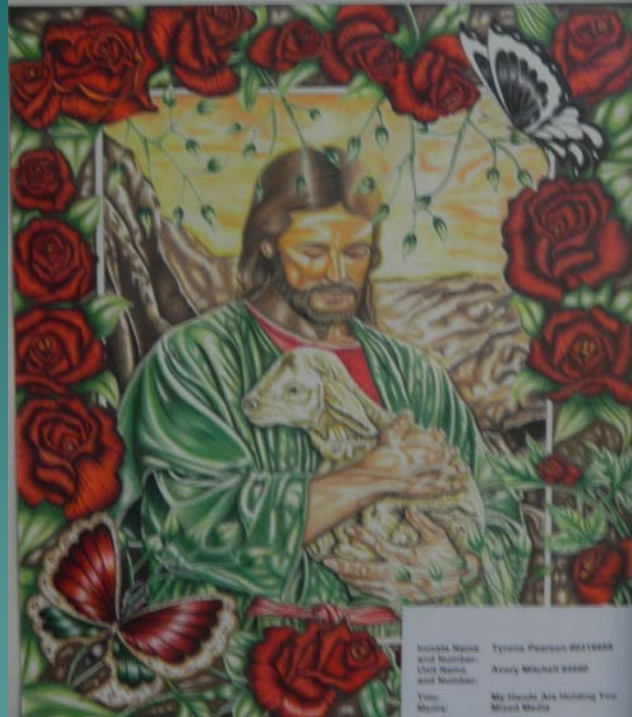

Mixed Media Award

5th Place

Tyrone Pearson

“My Hands Are Holding You”

Avery Mitchell Correctional Institution