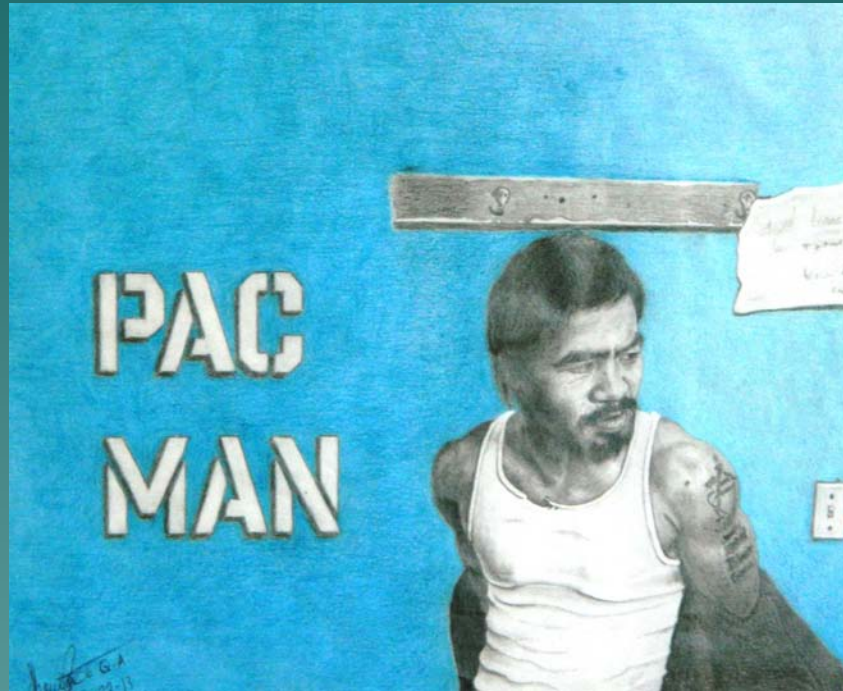

Robert Wallace
"Missing You"
Pamlico Correctional Institution

Painting Award 4th Place

Christopher Reid
"Boys of Summer"
Nash Correctional Institution

Painting Award 5th Place

Walter Coppage
"Smooth Sailing"
Harnett Correctional Institution

Drawing Award

1st Place

Shanta Pitts

"Pac Man"

Maury Correctional Institution

Drawing Award

2nd Place

William Barham