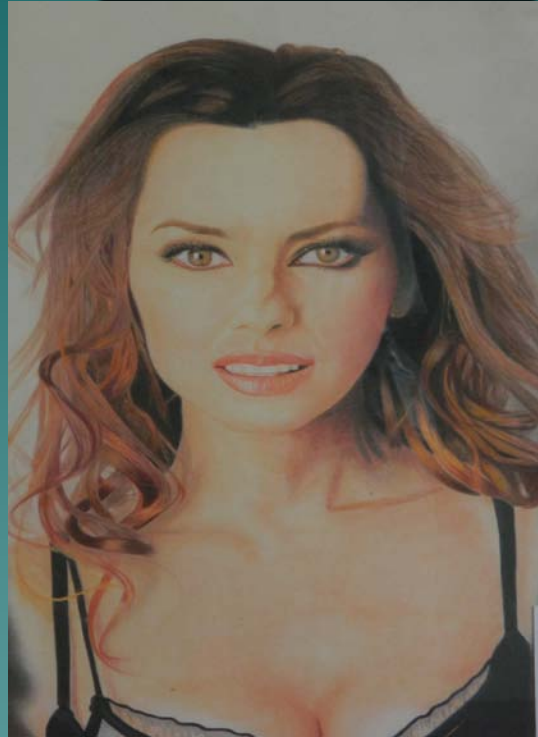

"Drew"

Eastern Correctional Institution

Drawing Award

5th Place

Joshua Tinch
"King of Kings"

Davidson Correctional Center

Mixed Media Award

1st Place

Edward Hyleman

"Edith"

Avery Mitchell Correctional Institution

Mixed Media Award

2nd Place

Jose Saguilar

"Shannia Twain"

Avery Mitchell Correctional Institution