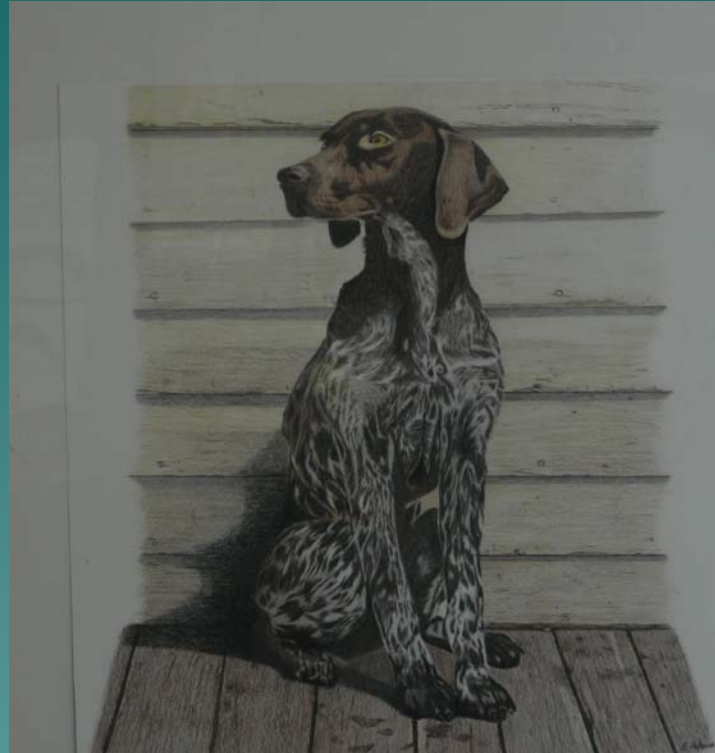

2013 Division of Adult Correction and Juvenile Justice/Adult Facilities

37th Annual Inmate Art Show

October 28-November 6, 2013

Conducted at
UNC Pembroke
Lumberton, NC

A stylized silhouette of a mountain range in shades of teal, located in the bottom right corner of the slide.

Presenting Winners Of

Best in Show

Edward Hyleman
"Edith"

Avery Mitchell Correctional Institution

The People's Choice

Michael Fairfax
"Sharon's Blessing"
Lanesboro Correctional Institution

Painting Award

1st Place