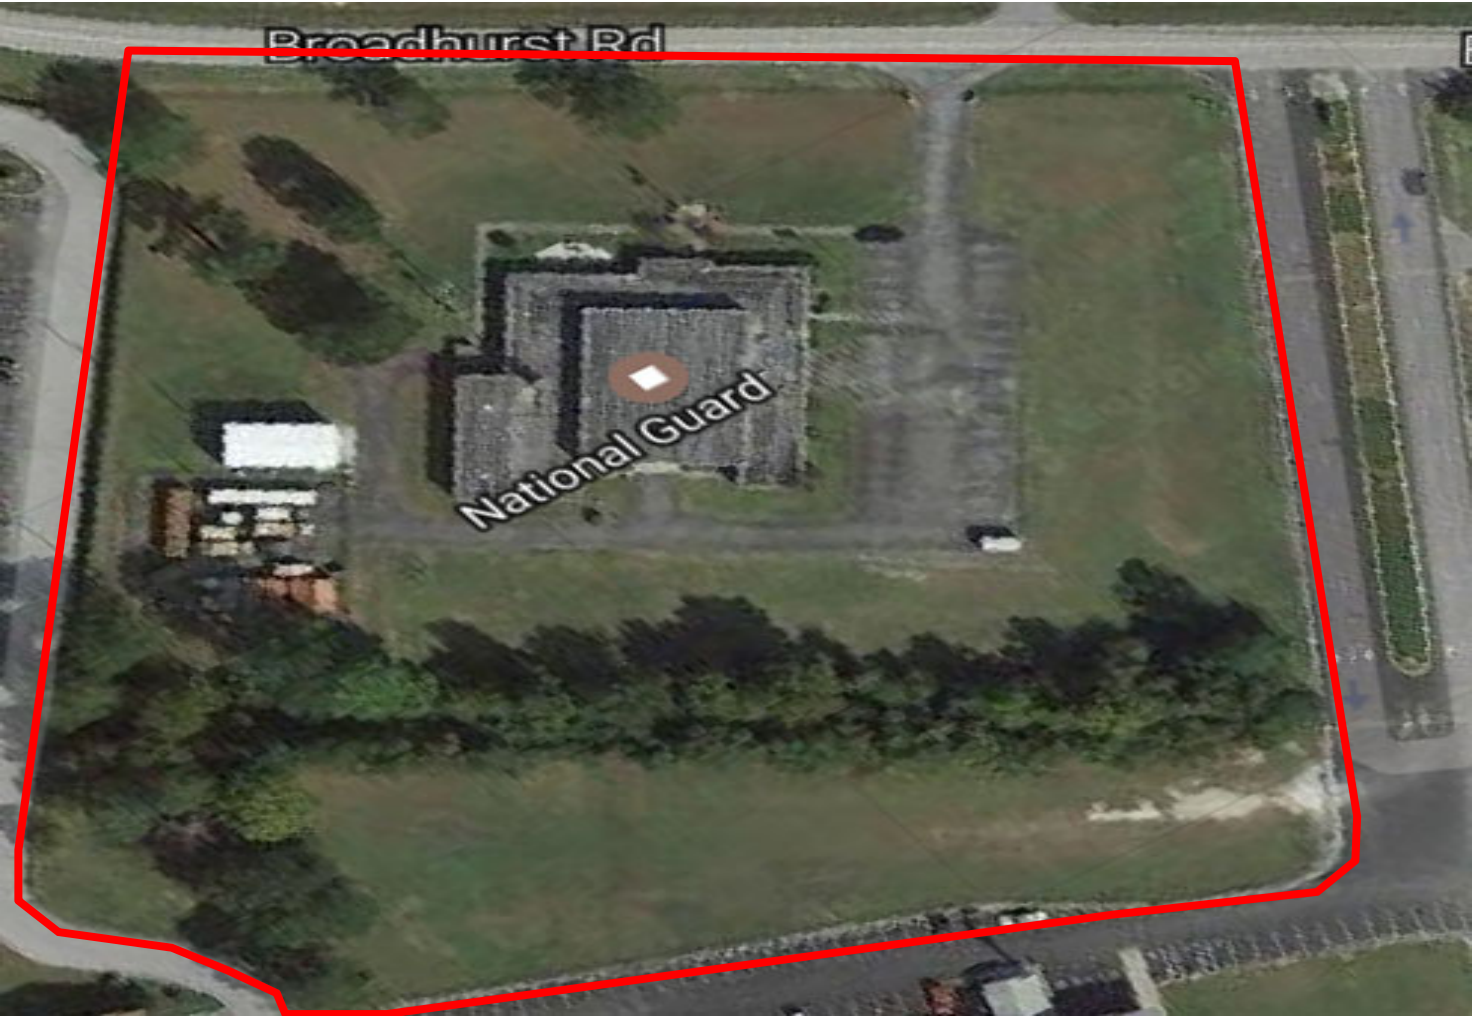

Total Area: 7.98 ac
Lawn Area: 3.90 ac

Jacksonville (CO A/1-120th CAB)

Address 142 Broadhurst Rd, Jacksonville, NC 28540

Phone Facility Manager SSG Fuller 984-664-6000 **EXT** 11342
Alt Facility Mgr. SGT Johnson 984-664-6000 **EXT** 11343

Total Area: 4.89 ac
Lawn Area: 3.28 ac

Morehead City (Det 1, CO A/1-120th CAB)

Address 3413 Bridges Street, Morehead City, NC 28577

Phone Facility Manager SGT Johnson 984-664-6000 EXT 11343
Alt Facility Mgr. SSG Fuller 984-664-6000 EXT 11342

Total Area: 5.04 ac
Lawn Area: 3.70 ac

Beulaville (Det 1, CO E/230th BSB)

Address 425 South Jackson St, Beulaville, NC 28518

Phone Facility Manager SFC Wilson 984-664-6000 **EXT** 16901
Alt Facility Mgr. SSG Thompson 984-664-6000 **EXT** 15834